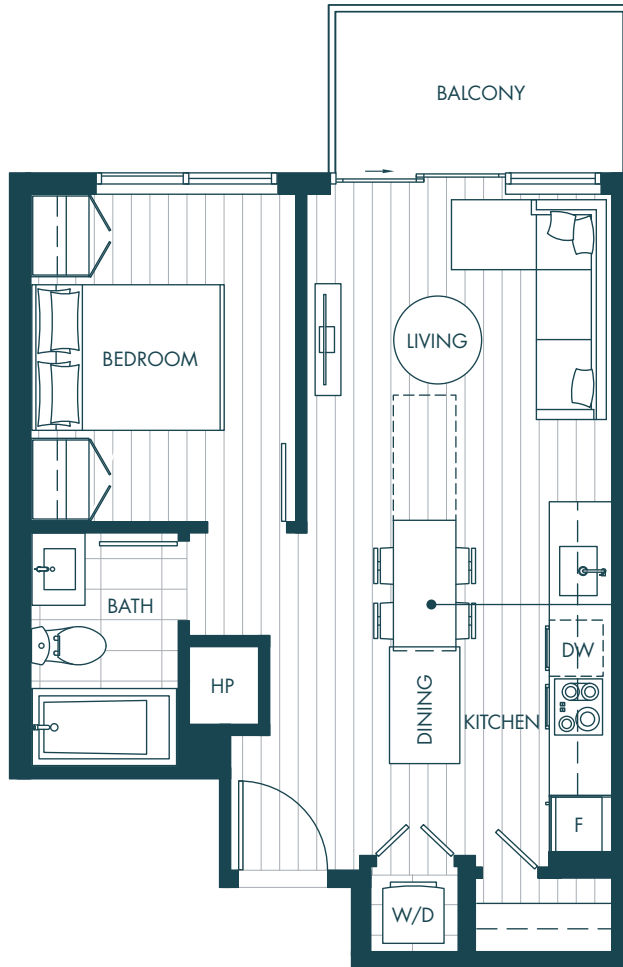

UNIVERSITY DISTRICT

Plan

C7

SOUTH TOWER
1 BED + 1 BATH
EAST VIEW

INTERIOR: 515 SF
EXTERIOR: 58 SF
TOTAL: 573 SF

ExtenTABLE™
Your kitchen island
for meal prepping
transforms into a long
table for dining.

SOUTH TOWER
LEVEL 4

SOUTH TOWER
LEVEL 5-26

SOUTH TOWER
LEVEL 27-37

Dimension, sizes, specifications, layout, and materials are approximate only and subject to change without notice. Window sizes, ceiling heights, layout configurations, spandrel panels may vary from home to home. For further clarity, please consult a sales person. Developed by BlueSky Properties (UD Lands) Inc. and BlueSky Properties (UD South) Inc. January 2019. E&OE.